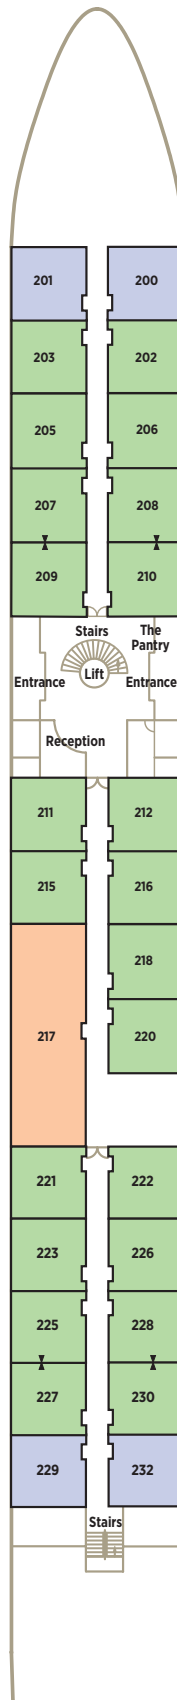

CRYSTAL DEBUSSY
CRYSTAL RAVEL

CS

Two Bedroom Crystal Suite | 750 sq. ft. / 69.5 sq. m.

S1

S2

Suite | 250 sq. ft. / 23.25 sq. m.

S3

S4

Suite | 220 sq. ft. / 20.5 sq. m.

Note: third berth available in S1, S2 and S3 only, based on availability and capacity

↕ Connecting rooms

DECK 4

DECK 3

DECK 2

DECK 1