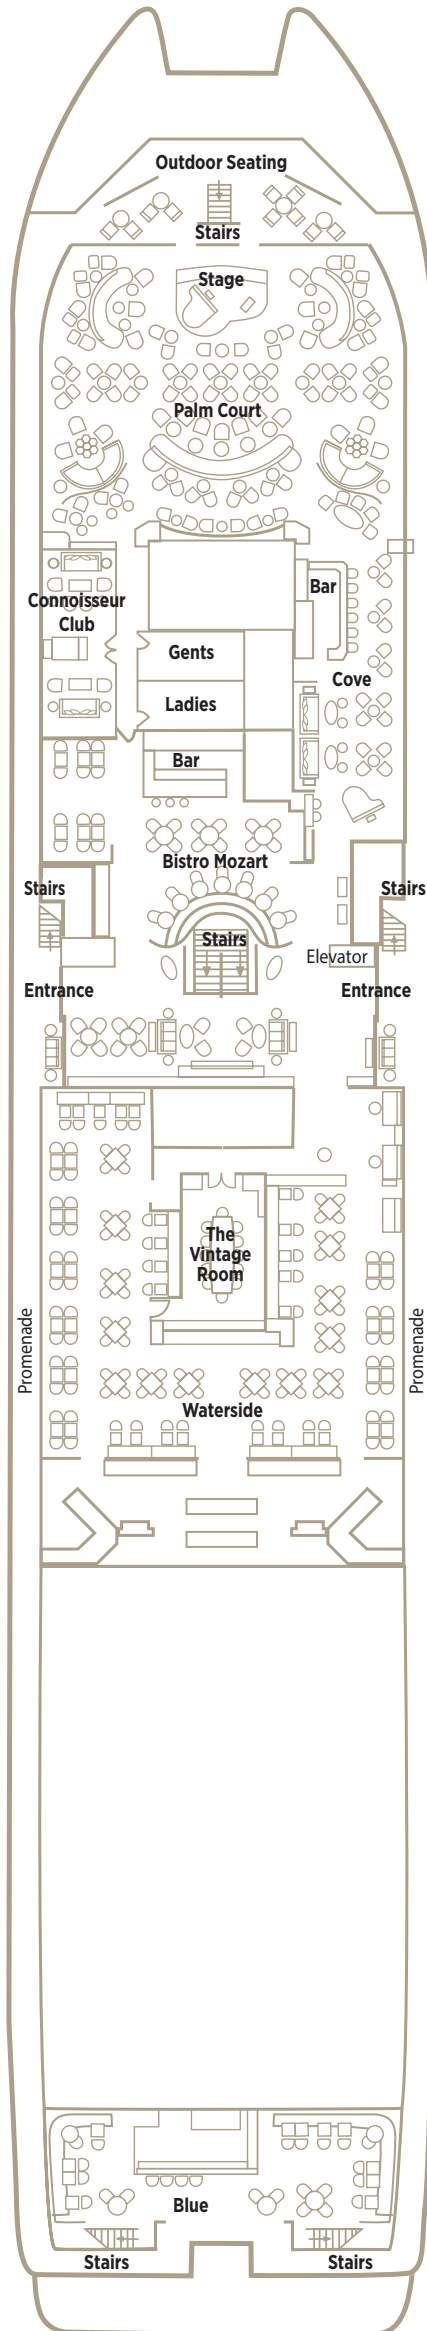

CRYSTAL MOZART™

CS

Two Bedroom Crystal Suite (connecting rooms) with French Balcony
883 sq. ft. / 82 sq. m.

PH

Penthouse with French Balcony
330 sq. ft. / 30.6 sq. m.

S1

Suite with French Balcony
219 sq. ft. / 20.3 sq. m.

S2

Suite with French Balcony
204 sq. ft. / 18.9 sq. m.

W1 W2

Suite with Fixed Window
219 sq. ft. / 20.3 sq. m.

Note: third berth available in all categories, based on availability and capacity

↘ Connecting rooms

VISTA DECK 4

CRYSTAL DECK 3

SEAHORSE DECK 2

HARMONY DECK 1