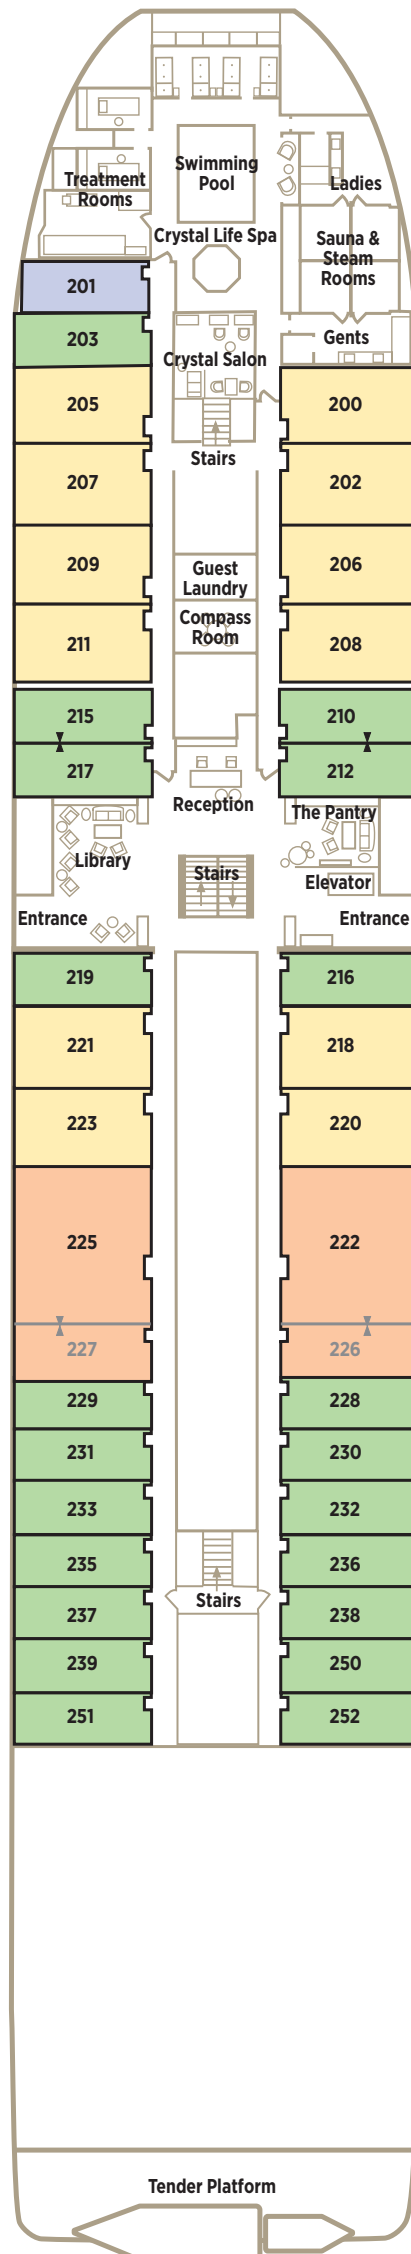

CRYSTAL MOZART™

CS

Two Bedroom Crystal Suite (connecting rooms) with French Balcony
883 sq. ft. / 82 sq. m.

PH

Penthouse with French Balcony
330 sq. ft. / 30.6 sq. m.

S1

Suite with French Balcony
219 sq. ft. / 20.3 sq. m.

S2

Suite with French Balcony
204 sq. ft. / 18.9 sq. m.

W1 W2

Suite with Fixed Window
219 sq. ft. / 20.3 sq. m.

Note: third berth available in all categories, based on availability and capacity

↘ Connecting rooms

VISTA DECK 4

CRYSTAL DECK 3

SEAHORSE DECK 2

HARMONY DECK 1