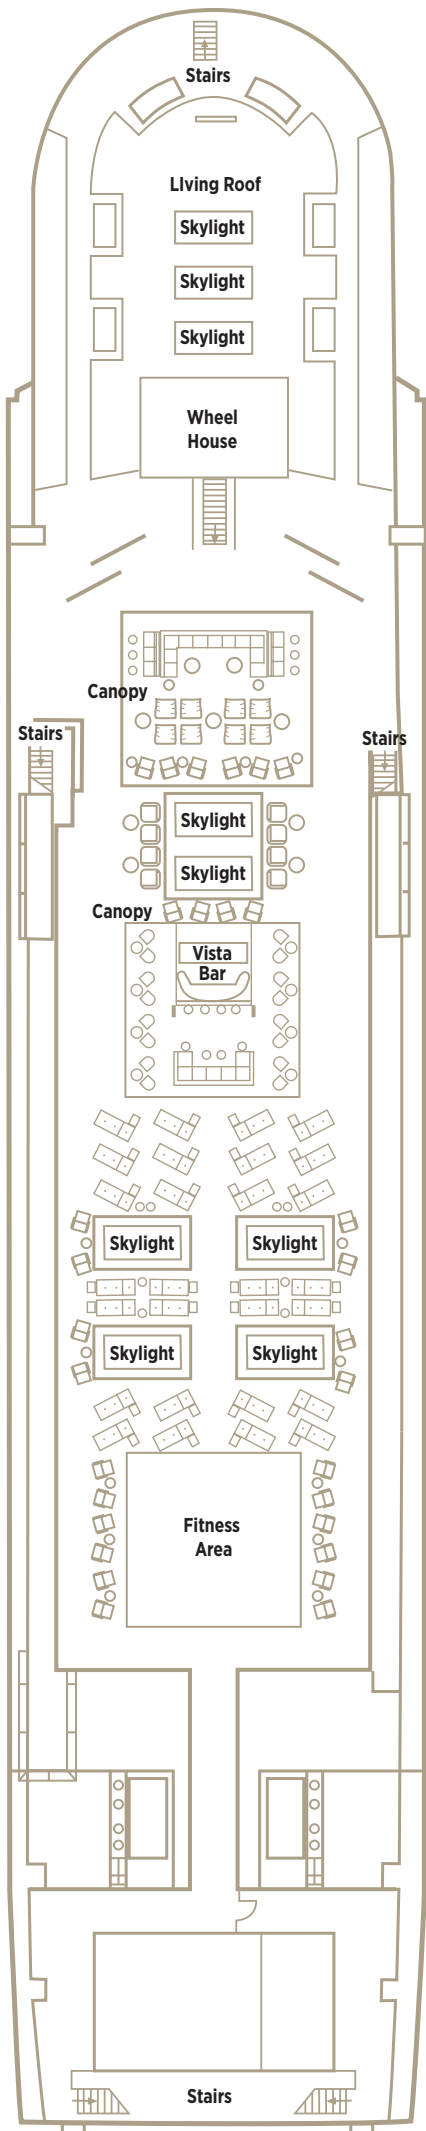

CRYSTAL MOZART™

CS

Two Bedroom Crystal Suite (connecting rooms) with French Balcony
883 sq. ft. / 82 sq. m.

PH

Penthouse with French Balcony
330 sq. ft. / 30.6 sq. m.

S1

Suite with French Balcony
219 sq. ft. / 20.3 sq. m.

S2

Suite with French Balcony
204 sq. ft. / 18.9 sq. m.

W1 W2

Suite with Fixed Window
219 sq. ft. / 20.3 sq. m.

Note: third berth available in all categories, based on availability and capacity

↘ Connecting rooms

VISTA DECK 4

CRYSTAL DECK 3

SEAHORSE DECK 2

HARMONY DECK 1