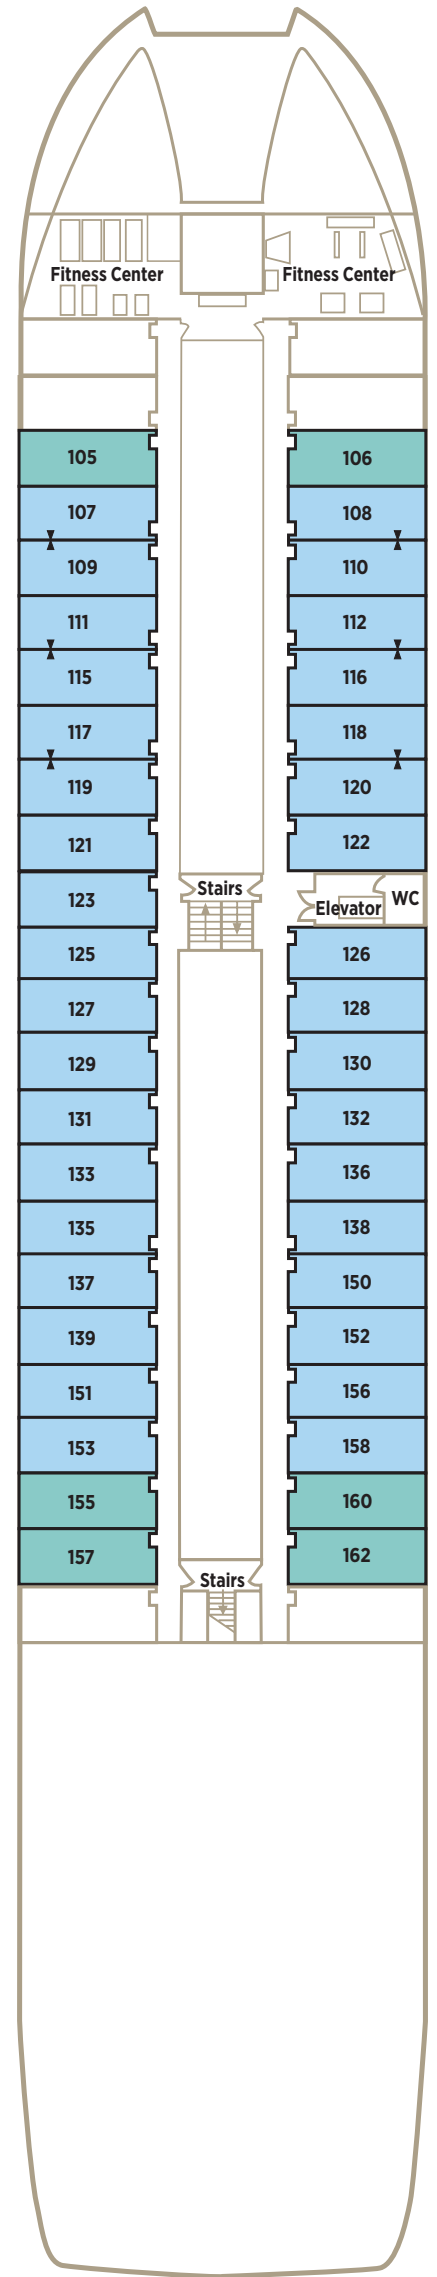

CRYSTAL MOZART™

CS

Two Bedroom Crystal Suite (connecting rooms) with French Balcony
883 sq. ft. / 82 sq. m.

PH

Penthouse with French Balcony
330 sq. ft. / 30.6 sq. m.

S1

Suite with French Balcony
219 sq. ft. / 20.3 sq. m.

S2

Suite with French Balcony
204 sq. ft. / 18.9 sq. m.

W1 W2

Suite with Fixed Window
219 sq. ft. / 20.3 sq. m.

Note: third berth available in all categories, based on availability and capacity

↘ Connecting rooms

VISTA DECK 4

CRYSTAL DECK 3

SEAHORSE DECK 2

HARMONY DECK 1