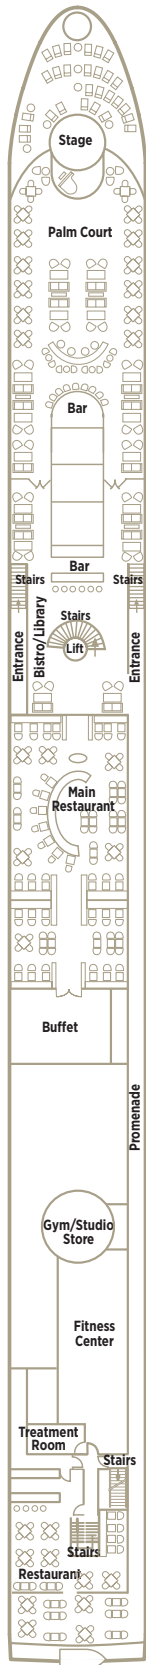

**CRYSTAL BACH**  
**CRYSTAL MAHLER**

CS

Two Bedroom Crystal Suite | 750 sq. ft. / 69.5 sq. m.

S1

S2

Suite | 250 sq. ft. / 23.25 sq. m.

S3

S4

Suite | 220 sq. ft. / 20.5 sq. m.

Note: third berth available in S1, S2 and S3 only, based on availability and capacity

✂ Connecting rooms

DECK 4

DECK 3

DECK 2

DECK 1