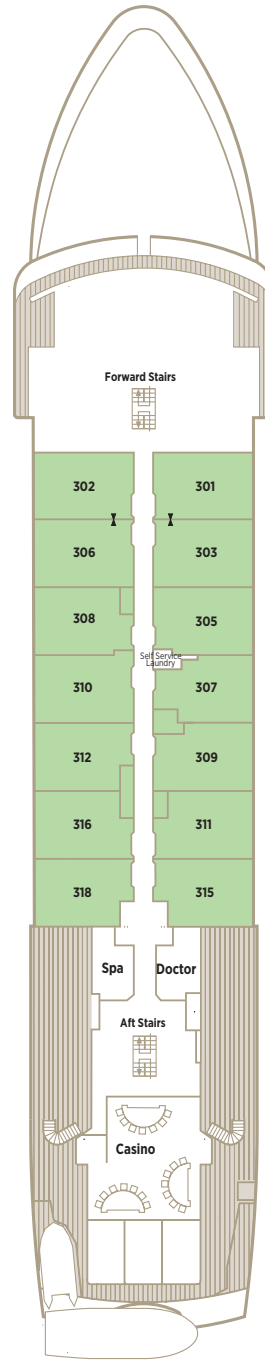

Horizon Deck 3