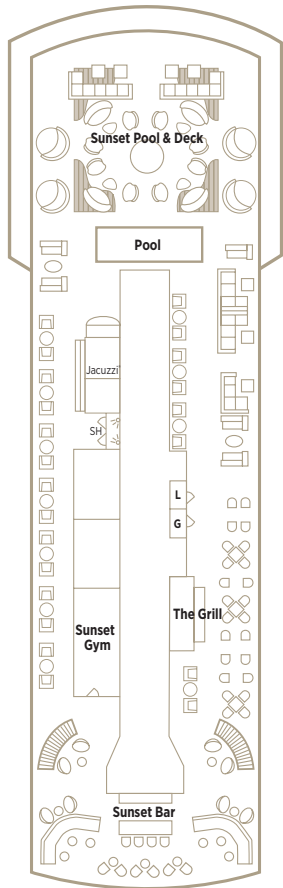

OS

Owner's Suite | 515 sq. ft.

S1 S2 S3

Yacht Suite | 280 sq. ft.

S4

Yacht Suite | 223 sq. ft.

Note: third berth available in OS, S1, S2 and S3 only, based on availability and capacity

Connecting rooms

Sunset Deck 5