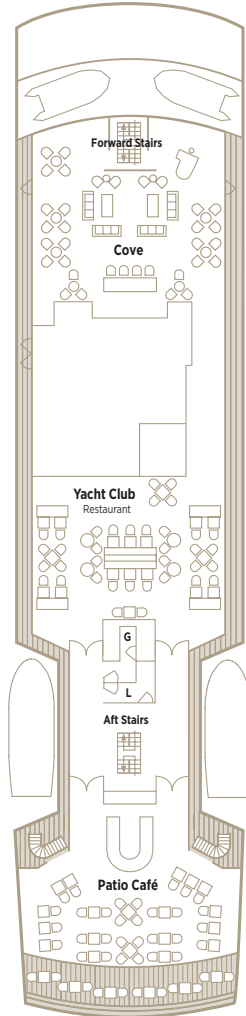

Crystal Deck 4