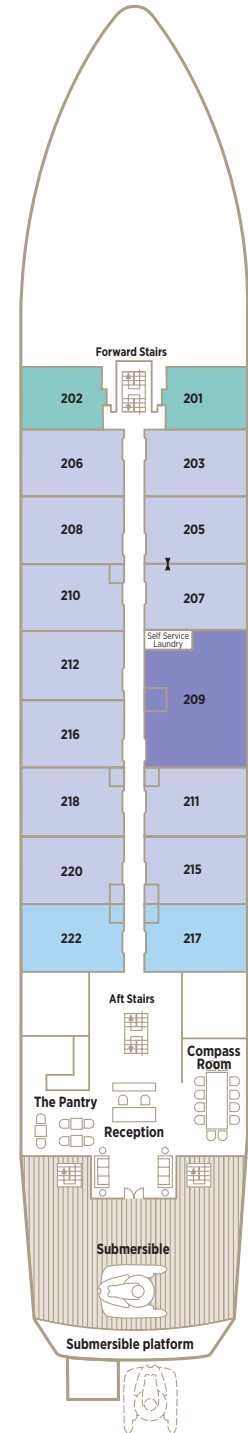

Seabreeze Deck 2