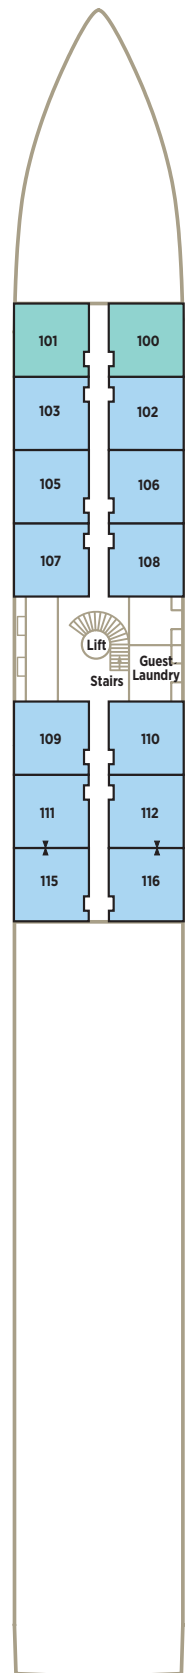

CRYSTAL DEBUSSY
CRYSTAL RAVEL

CS

Two Bedroom Crystal Suite | 750 sq. ft. / 69.5 sq. m.

S1

S2

Suite | 250 sq. ft. / 23.25 sq. m.

S3

S4

Suite | 220 sq. ft. / 20.5 sq. m.

Note: third berth available in S1, S2 and S3 only, based on availability and capacity

↕ Connecting rooms

DECK 4

DECK 3

DECK 2

DECK 1