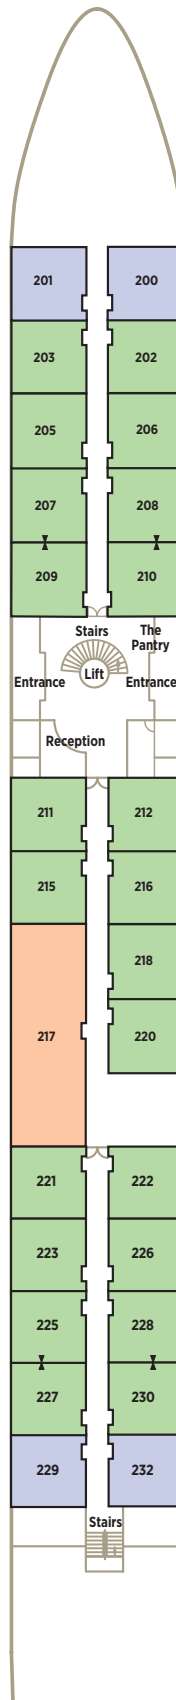

CRYSTAL DEBUSSY
CRYSTAL RAVEL

CS

Two Bedroom Crystal Suite | 750 sq. ft. / 69.5 sq. m.

S1

S2

Suite | 250 sq. ft. / 23.25 sq. m.

S3

S4

Suite | 220 sq. ft. / 20.5 sq. m.

Note: third berth available in S1, S2 and S3 only, based on availability and capacity

↕ Connecting rooms

DECK 4

DECK 3

DECK 2

DECK 1