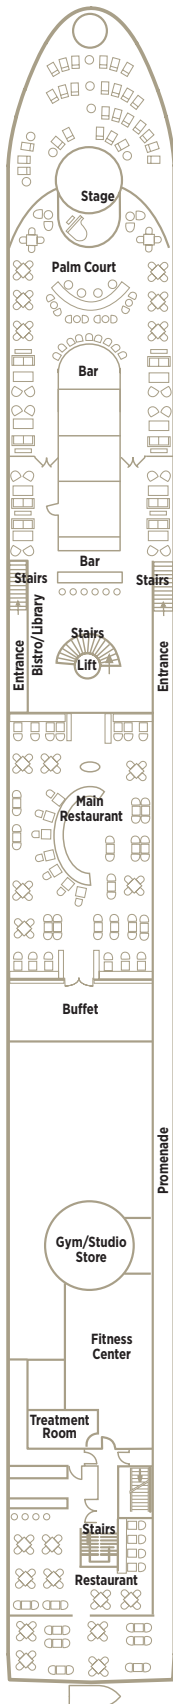

CRYSTAL DEBUSSY
CRYSTAL RAVEL

CS

Two Bedroom Crystal Suite | 750 sq. ft. / 69.5 sq. m.

S1

S2

Suite | 250 sq. ft. / 23.25 sq. m.

S3

S4

Suite | 220 sq. ft. / 20.5 sq. m.

Note: third berth available in S1, S2 and S3 only, based on availability and capacity

↕ Connecting rooms

DECK 4

DECK 3

DECK 2

DECK 1