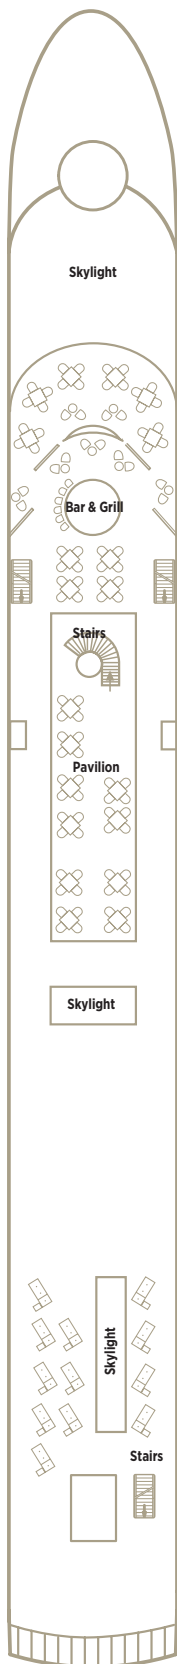

CRYSTAL DEBUSSY
CRYSTAL RAVEL

CS

Two Bedroom Crystal Suite | 750 sq. ft. / 69.5 sq. m.

S1

S2

Suite | 250 sq. ft. / 23.25 sq. m.

S3

S4

Suite | 220 sq. ft. / 20.5 sq. m.

Note: third berth available in S1, S2 and S3 only, based on availability and capacity

↕ Connecting rooms

DECK 4

DECK 3

DECK 2

DECK 1