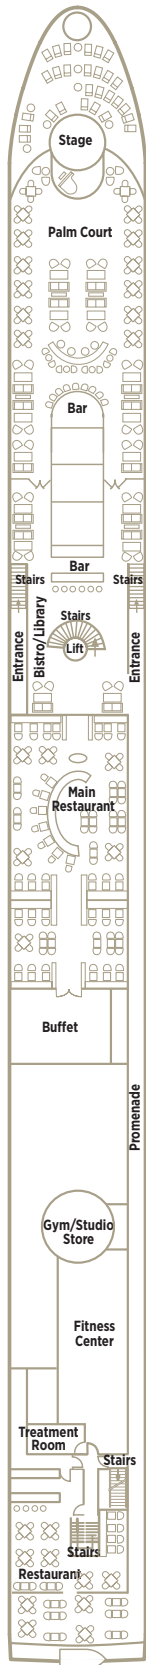

CRYSTAL BACH
CRYSTAL MAHLER

CS

Two Bedroom Crystal Suite | 750 sq. ft. / 69.5 sq. m.

S1

S2

Suite | 250 sq. ft. / 23.25 sq. m.

S3

S4

Suite | 220 sq. ft. / 20.5 sq. m.

Note: third berth available in S1, S2 and S3 only, based on availability and capacity

✂ Connecting rooms

DECK 4

DECK 3

DECK 2

DECK 1