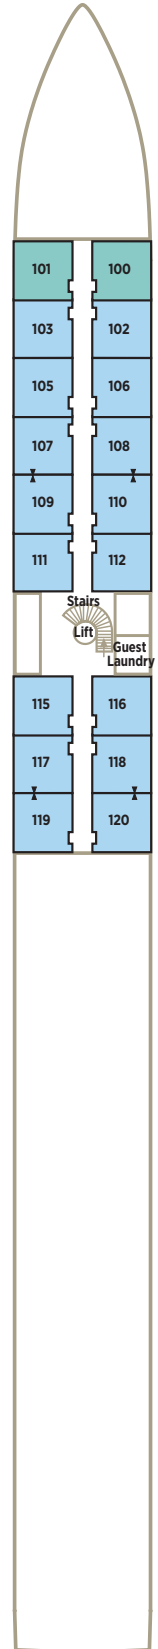

CRYSTAL BACH
CRYSTAL MAHLER

CS

Two Bedroom Crystal Suite | 750 sq. ft. / 69.5 sq. m.

S1

S2

Suite | 250 sq. ft. / 23.25 sq. m.

S3

S4

Suite | 220 sq. ft. / 20.5 sq. m.

Note: third berth available in S1, S2 and S3 only, based on availability and capacity

✂ Connecting rooms

DECK 4

DECK 3

DECK 2

DECK 1