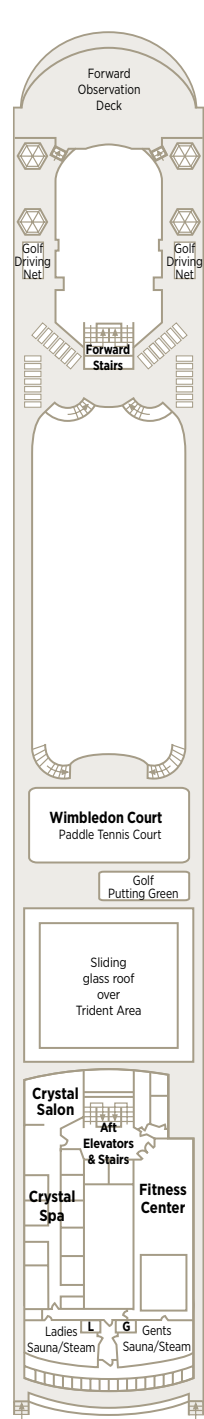

CRYSTAL SYMPHONY DECK PLANS

- **CP** Crystal Penthouse with Verandah
- **PS** Penthouse Suite with Verandah
- **PH** Penthouse with Verandah
- **A1** Deck 9 Deluxe Stateroom with Verandah
- **A2** Deck 9 Deluxe Stateroom with Verandah Slightly Limited View
- **A3** Deck 9 Deluxe Stateroom with Verandah Forward
- **B1** Deck 8 Deluxe Stateroom with Verandah
- **B2** Deck 8 Deluxe Stateroom with Verandah Forward
- **C1** Deck 7/8 Deluxe Stateroom with Large Picture Window
- **C2** Deck 7 Deluxe Stateroom with Large Picture Window Forward
- **D** Deck 5 Deluxe Stateroom with Large Picture Window
- **E1** Deck 7/8 Deluxe Stateroom with Large Picture Window Limited View
- **E2** Deck 8 Deluxe Stateroom with Large Picture Window Extremely Limited View

* Third berth available; as well as in Penthouses (PS and PH) with the exception of those designed for guests with disabilities, 1002 and 1003. Note: Third berth waiver is required.

† Staterooms for guests with disabilities

‡ Connecting staterooms

SUN DECK 12