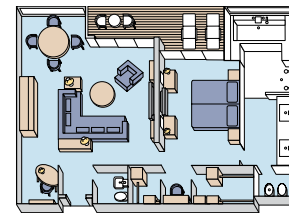

CRYSTAL SYMPHONY PENTHOUSES & STATEROOMS

THE ALL INCLUSIVE

CP **Category CP** Crystal Penthouse with Verandah
982 sq. ft. (with verandah)

Spacious living room with custom wool carpets, walnut floors, cabinetry and Swarovski chandelier / Dining area with panoramic ocean views / Custom entertainment center with Samsung flat-panel television, Blu-ray DVD-CD players and Bose surround sound / Separate study / Custom built-in bar / Aquavision television in bathroom / Large bedroom with queen-size bed or twins with Frette linens, plus his and hers walk-in closets and flat-panel television with Blu-ray DVD-CD players / Master bath with Jacuzzi, ocean view, crystal sconces and heated Calacatta marble floors, separate shower and bidet / Large private verandah with teak furniture / Complimentary wine plus choice of spirits from set menu upon embarkation / Complimentary soft drinks, beer and bottled water in room / Complimentary newspaper of your choice once daily / Complimentary pressing service / Personal butler service / Cordless phone / Wireless Internet access / Guest bathroom / Refrigerator / Security safe / Two private car or minivan transfers per voyage