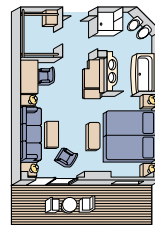

CRYSTAL SYMPHONY PENTHOUSES & STATEROOMS

THE ALL INCLUSIVE

CP **Category CP** Crystal Penthouse with Verandah
982 sq. ft. (with verandah)

Spacious living room with custom wool carpets, walnut floors, cabinetry and Swarovski chandelier / Dining area with panoramic ocean views / Custom entertainment center with Samsung flat-panel television, Blu-ray DVD-CD players and Bose surround sound / Separate study / Custom built-in bar / Aquavision television in bathroom / Large bedroom with queen-size bed or twins with Frette linens, plus his and hers walk-in closets and flat-panel television with Blu-ray DVD-CD players / Master bath with Jacuzzi, ocean view, crystal sconces and heated Calacatta marble floors, separate shower and bidet / Large private verandah with teak furniture / Complimentary wine plus choice of spirits from set menu upon embarkation / Complimentary soft drinks, beer and bottled water in room / Complimentary newspaper of your choice once daily / Complimentary pressing service / Personal butler service / Cordless phone / Wireless Internet access / Guest bathroom / Refrigerator / Security safe / Two private car or minivan transfers per voyage

PS **Category PS** Penthouse Suite with Verandah
491 sq. ft. (with verandah)

Spacious living area / Private verandah / Complimentary wine plus choice of spirits from set menu upon embarkation / Complimentary soft drinks, beer and bottled water in room / Personal butler service / Two flat-panel televisions with DVD-CD player / Queen-size bed or twin beds, and third berth / Full Jacuzzi bathtub / Separate shower / Bidet / Walk-in closet / Refrigerator / Security safe