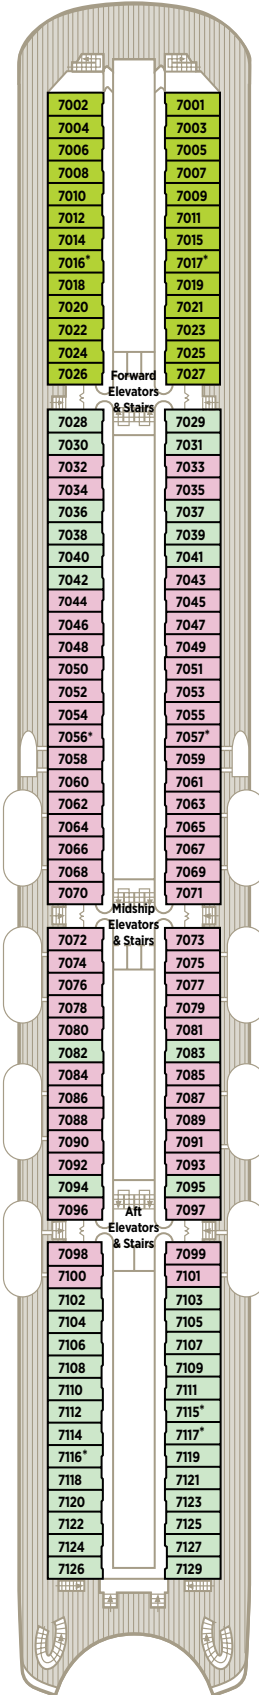

PROMENADE DECK 7