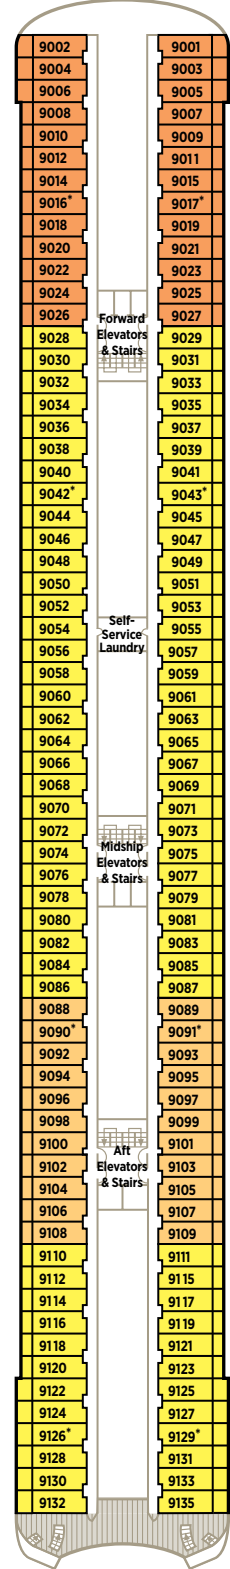

SEABREEZE DECK 9