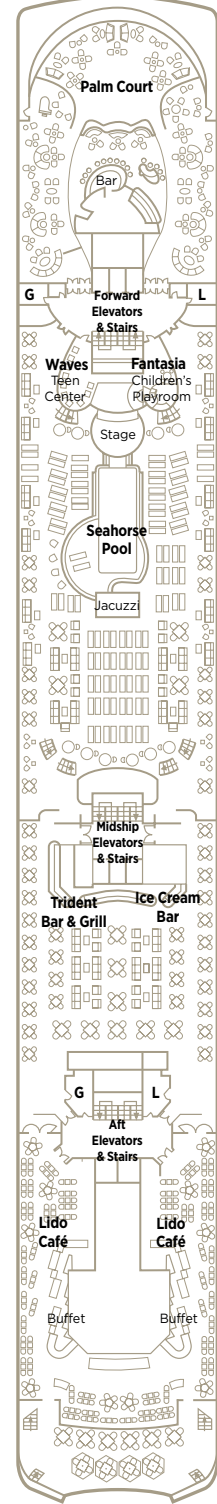

LIDO DECK 11