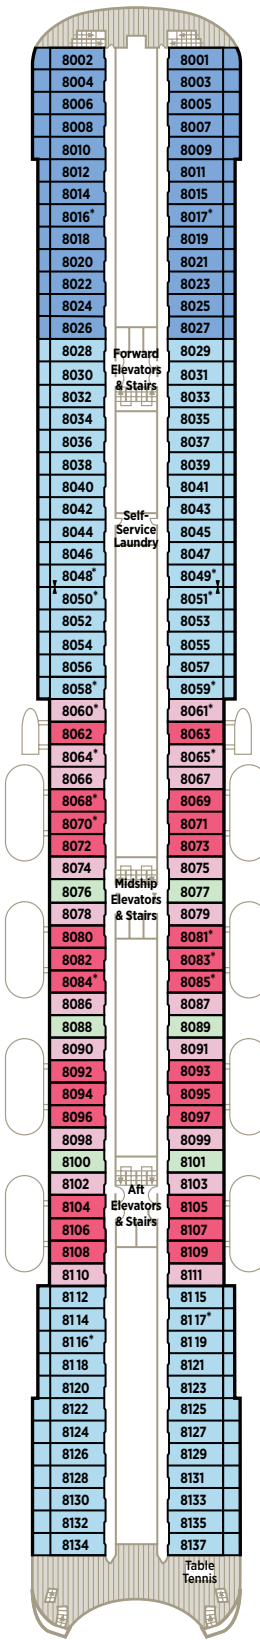

HORIZON DECK 8