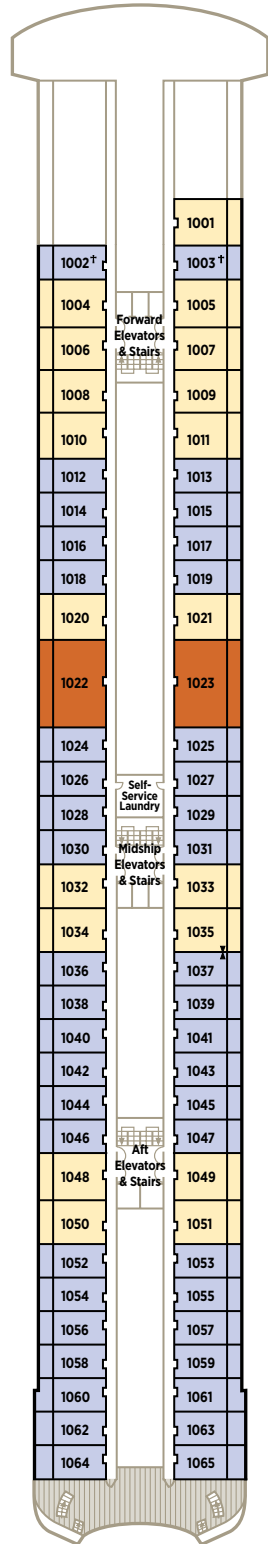

PENTHOUSE DECK 10