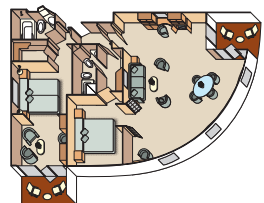

ROYAL SUITE

736 SQ. FT. / 69 M² (VERANDA 126 SQ. FT. / 12 M²) FOR ONE BEDROOM
1,031 SQ. FT. / 96 M² (VERANDA 175 SQ. FT. / 16.5 M²) FOR TWO BEDROOM

Available as a one-bedroom configuration or as two bedrooms (as illustrated) by adjoining with a Veranda Suite.

- Large teak veranda with patio furniture and floor-to-ceiling glass doors; two-bedroom has additional veranda
- Living room with sitting area; two-bedroom has additional sitting area
- Separate dining area
- Queen-sized bed (fixed); two-bedroom has additional queen-sized bed or twin beds
- Marbled bathroom with full-sized Jacuzzi; two-bedroom has additional marbled bathroom with full-sized bath
- Walk-in wardrobe(s) with personal safe
- Vanity table(s) with hair dryer
- Writing desk(s)
- CD player

- Remote-controlled television(s) with DVD and satellite reception
- Direct-dial telephone(s)
- Complimentary butler service
- Complimentary laundry service*
- Complimentary daily newspaper of choice