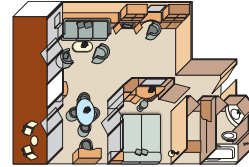

Following drydock refurbishments, the configuration of Silver Suites 801-804 will vary slightly from above.