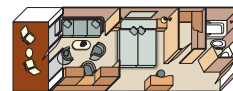

VISTA SUITE 240 SQ. FT. / 22 M²

1. *Some Vista Suites accommodate three guests.*
2. Large picture window providing panoramic ocean views
   - Sitting area
   - Twin beds or queen-sized bed
   - Marbled bathroom with full-sized bath
   - Walk-in wardrobe with personal safe
   - Vanity table with hair dryer
   - Writing desk

- Remote-controlled television with DVD and satellite reception
- Direct-dial telephone