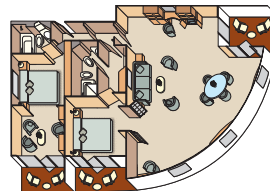

GRAND SUITE

1,019 SQ. FT. / 95 M² (VERANDA 145 SQ. FT. / 14 M²) FOR ONE BEDROOM
1,314 SQ. FT. / 122 M² (VERANDA 241 SQ. FT. / 22.5 M²) FOR TWO BEDROOM

Available as a one-bedroom configuration or as two bedrooms (as illustrated) by adjoining with a Veranda Suite.

- Two teak verandas with patio furniture and floor-to-ceiling glass doors; two-bedroom has additional veranda
- Living room with sitting area; two-bedroom has additional sitting area
- Separate dining area
- Queen-sized bed (fixed); two-bedroom has additional queen-sized bed (fixed)
- Marbled bathroom with full-sized Jacuzzi; two-bedroom has additional marbled bathroom with full-sized bath
- Walk-in wardrobe(s) with personal safe
- Vanity table(s) with hair dryer
- Writing desk(s)
- CD player

- Remote-controlled television(s) with DVD and satellite reception
- Direct-dial telephone(s)
- Complimentary butler service
- Complimentary laundry service*
- Complimentary daily newspaper of choice