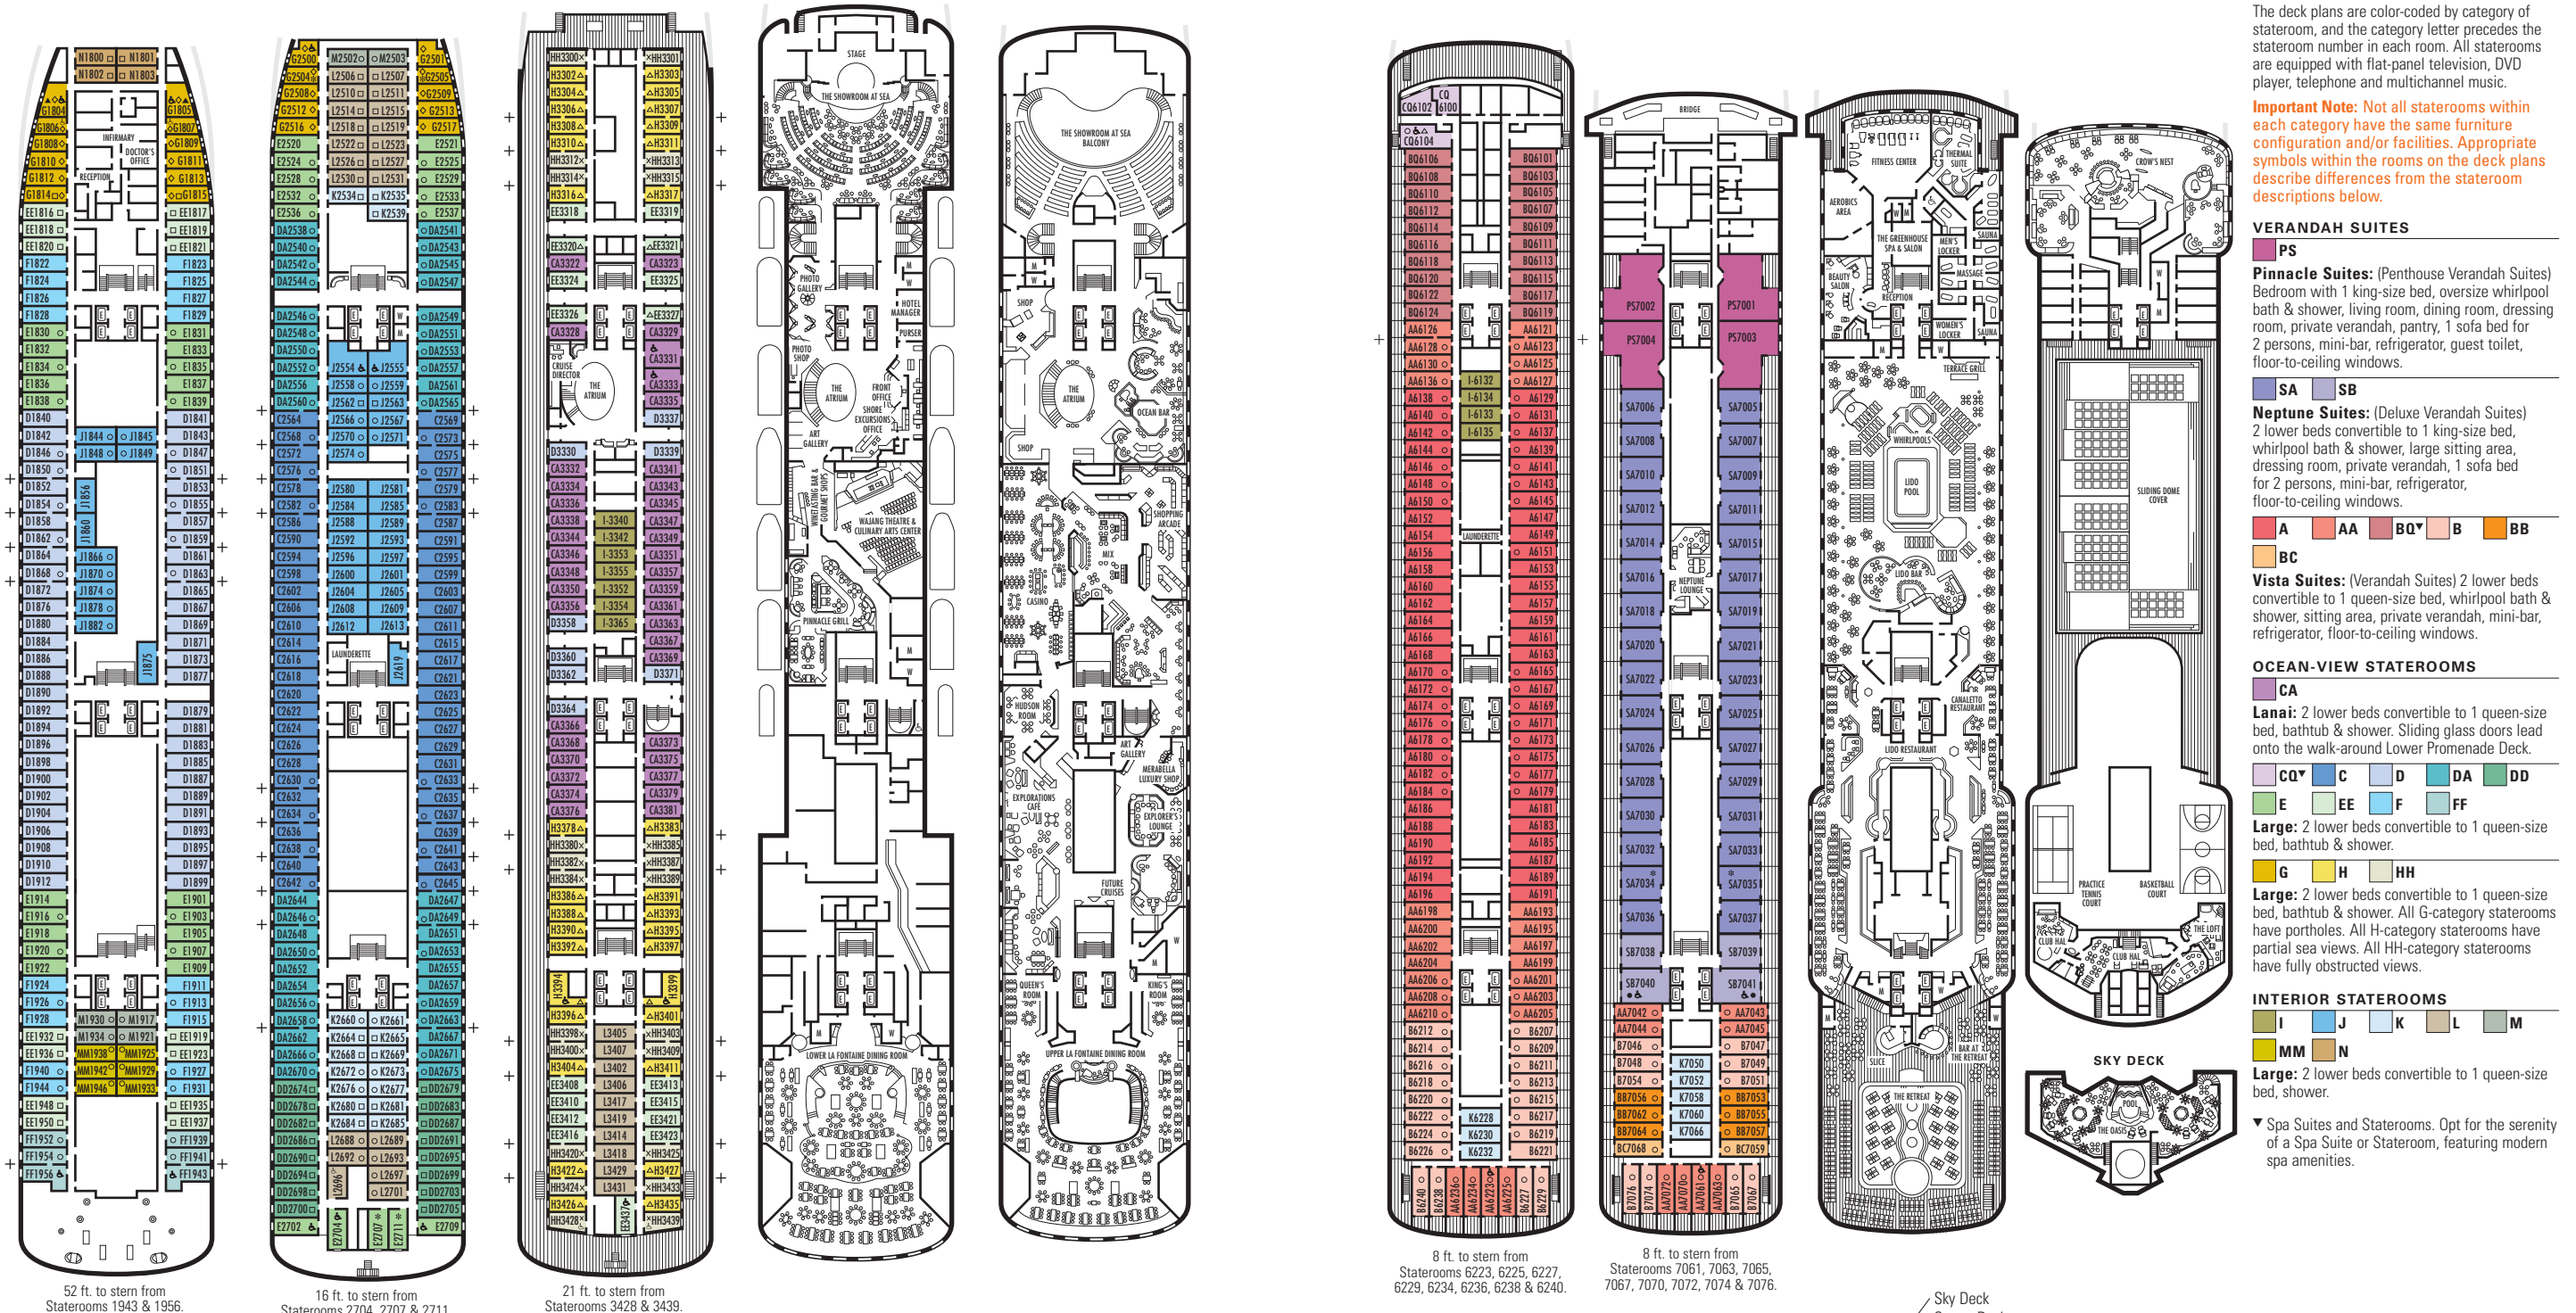

MAIN DECK
 Staterooms 2500–2711
 103 ft. from bow to Staterooms 2500 & 2501.

LOWER PROMENADE DECK
 Staterooms 3300–3439
 118 ft. from bow to Staterooms 3300 & 3301.

PROMENADE DECK

UPPER PROMENADE DECK

VERANDAH DECK
 Staterooms 6100–6240
 138 ft. from bow to Staterooms 6100 & 6102.

NAVIGATION DECK
 Staterooms 7001–7076
 226 ft. from bow to Staterooms 7001 & 7002.

LIDO DECK

SPORTS DECK

52 ft. to stern from Staterooms 1943 & 1956.

16 ft. to stern from Staterooms 2704, 2707 & 2711.

21 ft. to stern from Staterooms 3428 & 3439.

8 ft. to stern from Staterooms 6223, 6225, 6227, 6229, 6234, 6236, 6238 & 6240.

8 ft. to stern from Staterooms 7061, 7063, 7065, 7067, 7070, 7072, 7074 & 7076.

STATEROOM SYMBOL LEGEND

- * Shower only
- Bath tub & shower
- ▲ 2 lower beds
- Triple (2 lower beds, 1 sofa bed)
- Quad (2 lower beds, 1 sofa bed, 1 upper)
- △ Partial sea view
- X Fully obstructed view
- + Connecting rooms
- ◇ These staterooms have portholes instead of windows
- ♿ Suites SB7041 & SB7040 are wheelchair accessible with bathtub & shower. Suites AA7061 & AA6223 and staterooms CQ6104, HH3439, EE3437, HH3428, H3394, H3394, CA3333, CA3331, E2709, E2704, E2702, L2696, J2555, J2554, G2500, FF1956, FF1943, G1807, G1806, G1805 & G1804 are wheelchair accessible, shower only.

SHIP SPECIFICATIONS & FACILITIES

- 1,404 Guests
- 59,885 Gross Tons
- 781 Feet Long
- Automatic Stabilizers
- 10 Guest Decks
- 12 Guest Elevators
- 4 Restaurants
- 2 Outdoor Swimming Pools (one with sliding glass roof)
- Spa & Salon
- Fitness Center
- Movie Theatre
- Suite Lounge
- Duty-free Shops
- Internet Center
- Library
- Casino
- Practice Tennis Court
- Basketball Court