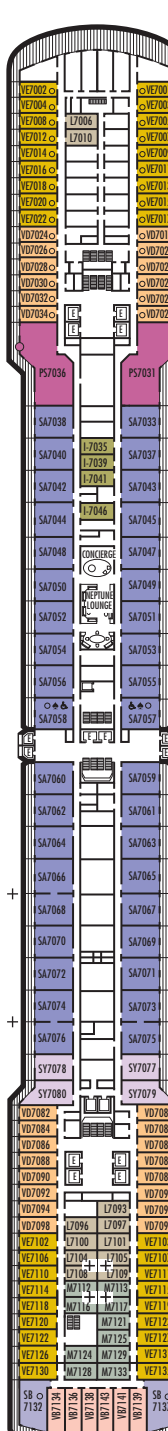

14 ft. to stern from Staterooms 7138 & 7143.

ROTTERDAM DECK
Staterooms 7001–7143
140 ft. from bow to Staterooms 7001 & 7002.