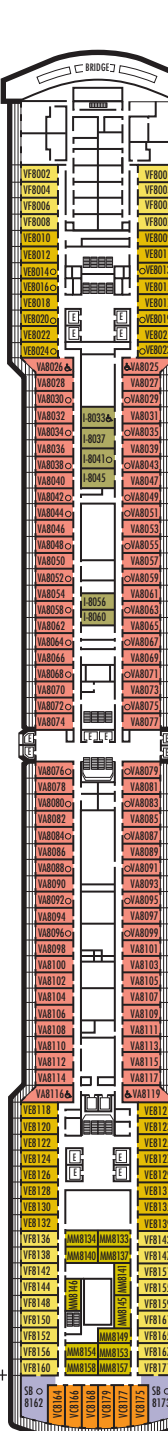

NAVIGATION DECK
Staterooms 8001–8179
186 ft. from bow to Staterooms 8001 & 8002.

16 ft. to stern from Staterooms 8168 & 8179.