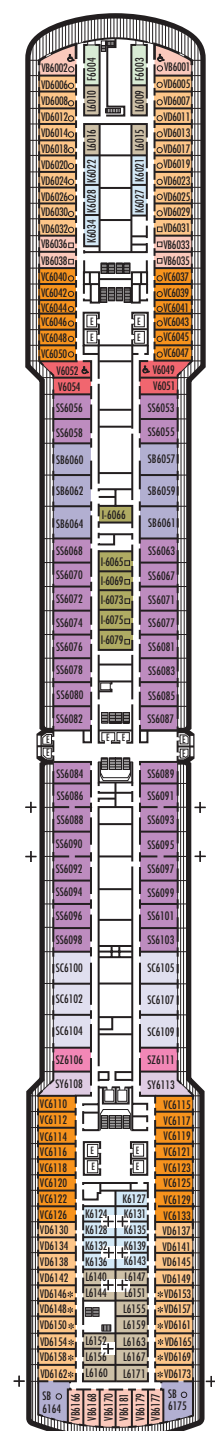

Important Note: Not all staterooms within each category have the same furniture configuration and/or facilities. Appropriate symbols within the rooms on the deck plans describe differences from the stateroom descriptions below.

OCEAN-VIEW STATEROOMS

CQ C D DD E F Large: 2 lower beds convertible to 1 queen-size bed, bathtub & shower.

G H HH Large: 2 lower beds convertible to 1 queen-size bed, bathtub & shower, floor-to-ceiling windows. All G-category staterooms have partial sea views. All H- & HH-category staterooms have fully obstructed views.

MAIN DECK
Staterooms 1001–1130
252 ft. from bow to Staterooms 1001 & 1002.

75 ft. to stern from Stateroom 1130.

LOWER PROMENADE DECK

PROMENADE DECK

UPPER PROMENADE DECK
Staterooms 4001–4187
103 ft. from bow to Staterooms 4001 & 4002.

5 ft. to stern from Staterooms 4182 & 4187.

VERANDAH DECK
Staterooms 5001–5193
103 ft. from bow to Staterooms 5001 & 5002.

7 ft. to stern from Staterooms 5192 & 5193.

UPPER VERANDAH DECK
Staterooms 6001–6181
112 ft. from bow to Staterooms 6003 & 6004.