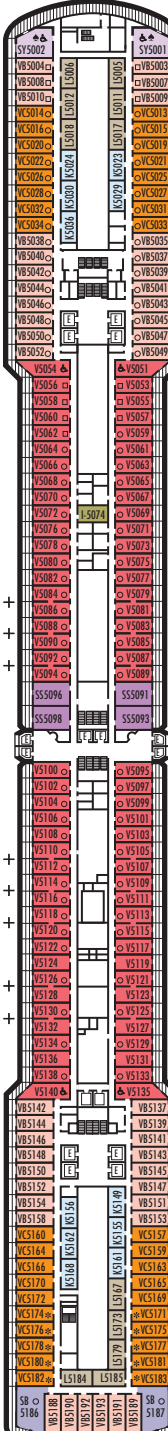

Important Note: Not all staterooms within each category have the same furniture configuration and/or facilities. Appropriate symbols within the rooms on the deck plans describe differences from the stateroom descriptions below.

OCEAN-VIEW STATEROOMS

CQ C D DD E F Large: 2 lower beds convertible to 1 queen-size bed, bathtub & shower.

G H HH Large: 2 lower beds convertible to 1 queen-size bed, bathtub & shower, floor-to-ceiling windows. All G-category staterooms have partial sea views. All H- & HH-category staterooms have fully obstructed views.

MAIN DECK
Staterooms 1001–1130
252 ft. from bow to Staterooms 1001 & 1002.

75 ft. to stern from Stateroom 1130.

LOWER PROMENADE DECK

PROMENADE DECK

UPPER PROMENADE DECK
Staterooms 4001–4187
103 ft. from bow to Staterooms 4001 & 4002.

5 ft. to stern from Staterooms 4182 & 4187.

VERANDAH DECK
Staterooms 5001–5193
103 ft. from bow to Staterooms 5001 & 5002.

7 ft. to stern from Staterooms 5192 & 5193.

UPPER VERANDAH DECK
Staterooms 6001–6181
112 ft. from bow to Staterooms 6003 & 6004.