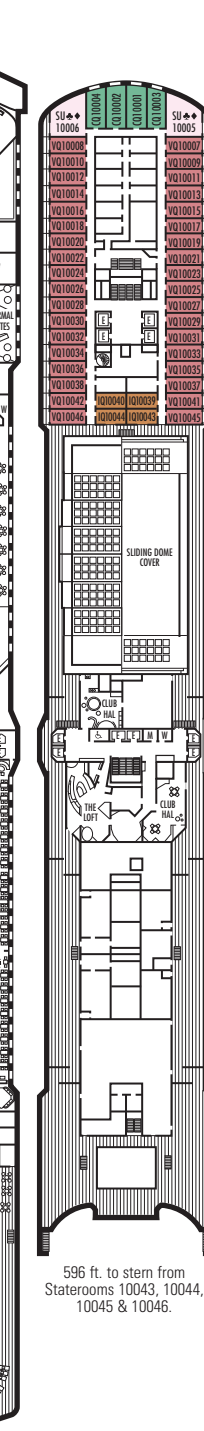

596 ft. to stern from Staterooms 10043, 10044, 10045 & 10046.

PANORAMA DECK
Staterooms 10001–10046
140 ft. from bow to Staterooms 10001 & 10002.