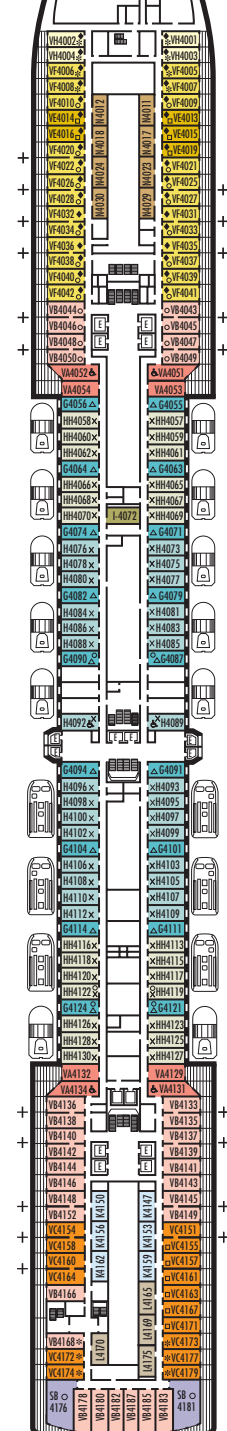

Important Note: Not all staterooms within each category have the same furniture configuration and/or facilities. Appropriate symbols within the rooms on the deck plans describe differences from the stateroom descriptions below.

OCEAN-VIEW STATEROOMS

CQ C D DD E F Large: 2 lower beds convertible to 1 queen-size bed, bathtub & shower.

G H HH Large: 2 lower beds convertible to 1 queen-size bed, bathtub & shower, floor-to-ceiling windows. All G-category staterooms have partial sea views. All H- & HH-category staterooms have fully obstructed views.

MAIN DECK
Staterooms 1001–1130
252 ft. from bow to Staterooms 1001 & 1002.

75 ft. to stern from Stateroom 1130.

LOWER PROMENADE DECK

PROMENADE DECK

UPPER PROMENADE DECK
Staterooms 4001–4187
103 ft. from bow to Staterooms 4001 & 4002.

5 ft. to stern from Staterooms 4182 & 4187.

VERANDAH DECK
Staterooms 5001–5193
103 ft. from bow to Staterooms 5001 & 5002.

7 ft. to stern from Staterooms 5192 & 5193.

UPPER VERANDAH DECK
Staterooms 6001–6181
112 ft. from bow to Staterooms 6003 & 6004.