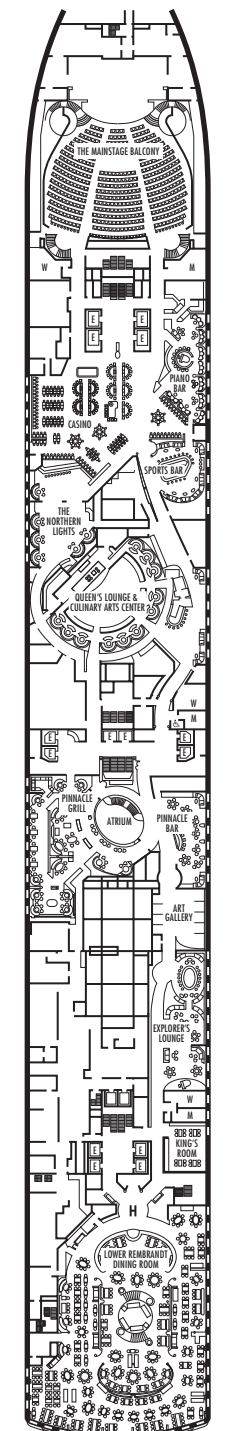

Important Note: Not all staterooms within each category have the same furniture configuration and/or facilities. Appropriate symbols within the rooms on the deck plans describe differences from the stateroom descriptions below.

OCEAN-VIEW STATEROOMS

CQ C D DD E F Large: 2 lower beds convertible to 1 queen-size bed, bathtub & shower.

G H HH Large: 2 lower beds convertible to 1 queen-size bed, bathtub & shower, floor-to-ceiling windows. All G-category staterooms have partial sea views. All H- & HH-category staterooms have fully obstructed views.

INTERIOR STATEROOMS

IQ I J K L M MM N Large or Standard: 2 lower beds convertible to 1 queen-size bed, shower. Staterooms IQ10043 and IQ10044 have fully obstructed views.

▼ Spa Suites and Staterooms. Opt for the serenity of a Spa Suite or Stateroom, featuring modern spa amenities.

MAIN DECK
Staterooms 1001–1130
252 ft. from bow to Staterooms 1001 & 1002.

75 ft. to stern from Stateroom 1130.

LOWER PROMENADE DECK

PROMENADE DECK

UPPER PROMENADE DECK
Staterooms 4001–4187
103 ft. from bow to Staterooms 4001 & 4002.